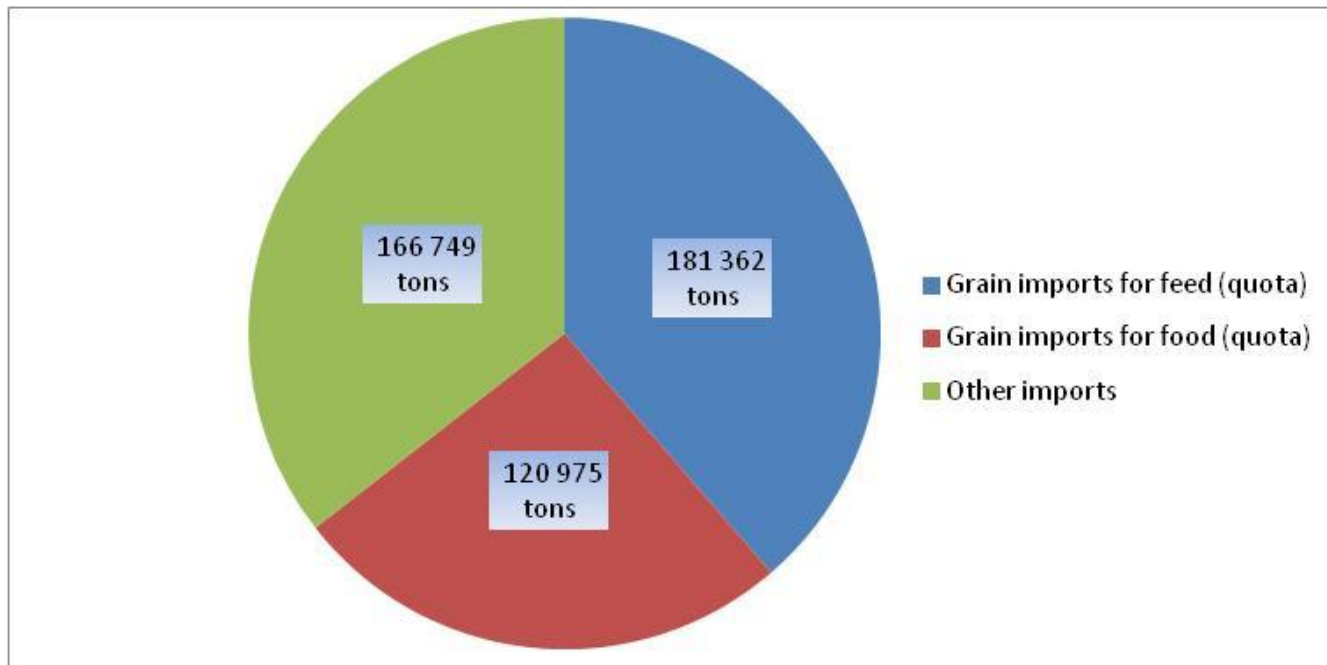

# Norwegian grain and oilseed production

\* estimate

# Imports of grains, milling products and oilseeds

\*January-September

# Grain imports 2013 (Jan-Sept)