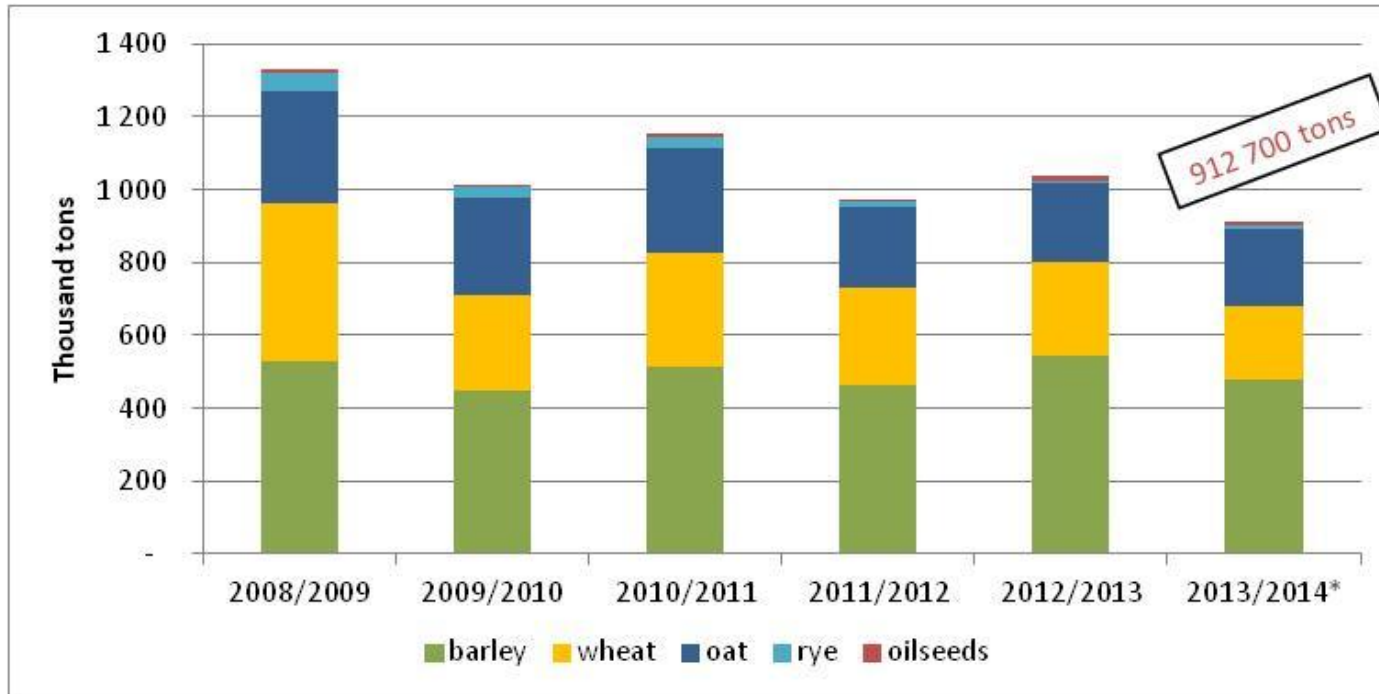

Statens landbruksforvaltning  
*Norwegian Agricultural Authority*

# The Norwegian grain market

# Norwegian grain and oilseed production

\* estimate

# Imports of grains, milling products and oilseeds

\*January-September